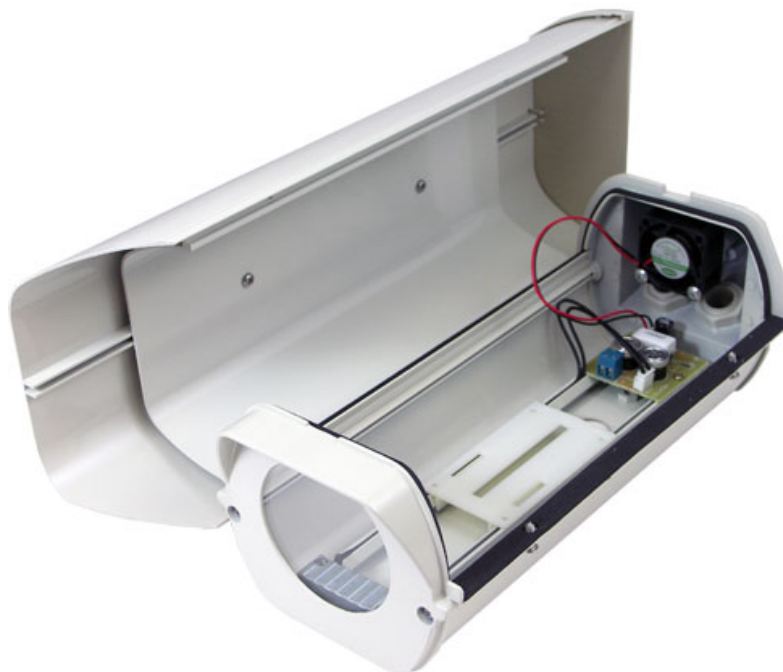

## 618HB Side Hinged Outdoor Housing w/ Heater & Blower

24vAC Side-Hinged Outdoor Housing with Heater/Blower.

This housing uses the [205](#), [CMB208](#) or [HMB215L](#) bracket. Click on any of the pictures to the right for more info or to order.