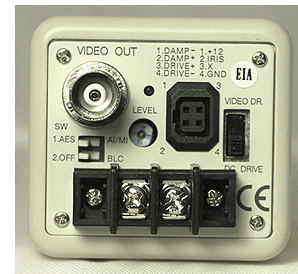

DigiCam Surveillance

755 Sony 1/3" B/W CCD Indoor Professional Camera

The 755 is a black and white pro-series camera. This camera will give you a clear picture and can see in low lighted areas. It will also support C and CS mounts as well as auto iris lenses. Great for indoors, but also can be put outside in an outdoor housing.

FEATURES

- B/W camera with SONY 1/3" Super HAD CCD sensor in metal case.
- Pixel number: Normal Resolution: EIA=270K / CCIR=320K. High Resolution: EIA=380K / CCIR=440K.
- High sensitivity, low smear, high anti-blooming.
- Auto Electronic Shutter (AES), Auto Gain Control (AGC), Back Light Compensation (BLC), Auto Iris Control (AI).
- DC-Drive auto Iris function.
- DC 12V or AC24V dual power acceptable, low power consumption.
- **LENS SOLD SEPARATELY**

SPECIFICATIONS

Image Sensor	1/3 inch Sony B/W CCD image sensor
Resolution	420 TV lines
Minimum Illumination	0.1 Lux / F2.0
Lens Furnished	LENS SOLD SEPARATELY
Power Source	DC 12V \pm 10%, AC24V \pm 20% (50/60Hz)
Power Consumption	DC12V-215mA /2.58W-AC24V-200mA /2.2W
Number of Pixel	EIA: 510*492, CCIR: 500*582 (H*V)
S/N Ratio	More than 48dB
Electronic Shutter	EIA: 1/60s~1/100,000s, CCIR: 1/50s~1/110,000s ON/OFF Switch-able
Angle Field of View	Wide: 78.9°58.3mm, Tele: 35.4°26.5mm
Gamma Characteristic	0.45
Auto Iris Control	DC Drive Iris Control.
Auto Gain Control	Yes
Back Light Compensation	ON/OFF switchable.
Synchronous System	Internal, Negative sync.
Video Output	1 Vp-p / 75 Ohms.
Power Source	DC 12V \pm 10%, AC24V \pm 20% (50/60Hz)
Operating Temp.	-10 to 50 (14 to 122)