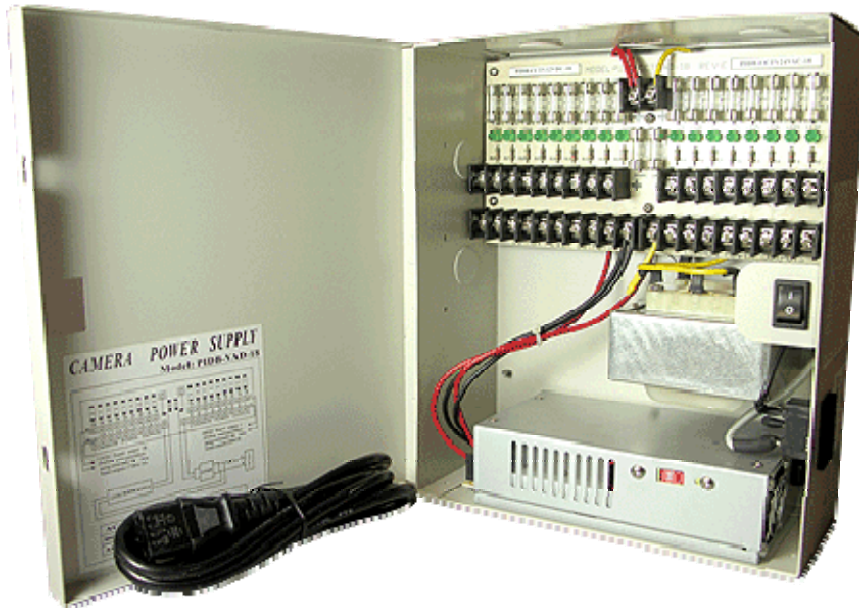

## **AC/DC-18 DC - Distributed Power Supply 18 Cameras 9 amp**

9 channels of 12V DC & 9 channels of 24V AC power