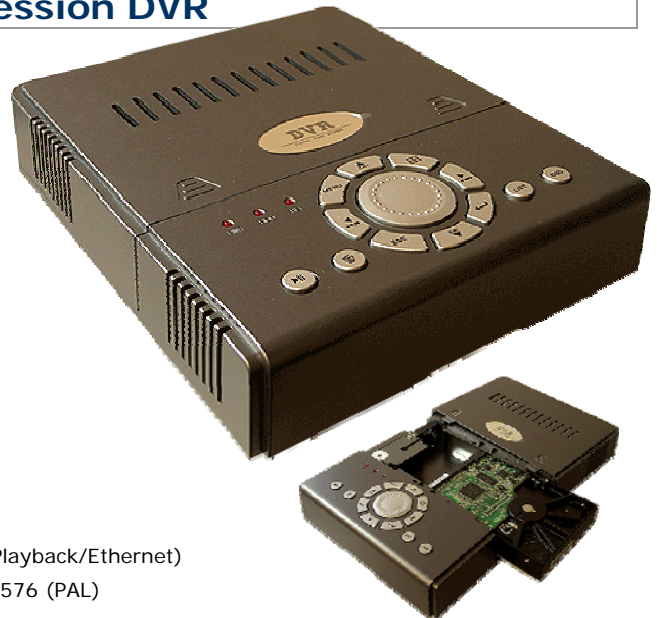

**DVR264-4A 4 Channel H.264 Compression DVR**

**Features**

- H.264 enhanced compression algorithm
- Leading SXGA display @1280x1024
- IE browser (live, playback)
- Supports DDNS/PPPoE
- Supports DVI video output
- Hot-swappable SATA hard drive
- Creative slide-in HDD installation
- Audio function
- CF card backup
- Unique GUI operation
- Remote control

<b>Video Input</b>	4 Channel input
<b>Split Display Mode</b>	1, 4
<b>Multiplex Mode</b>	Quadruplex (Live/Record/Playback/Ethernet)
<b>Display Resolution (BNC)</b>	720 x 480 (NTSC) / 720 x 576 (PAL)
<b>Display Resolution (VGA/DVI)</b>	1280 x 1024 (quad)
<b>Color</b>	16 million
<b>Compression Algorithm</b>	H.264 enhanced
<b>Display Rate</b>	120 fps (NTSC) / 100 fps (PAL)
<b>Recording Rate</b>	Max 60 fps (NTSC) / 50 fps (PAL)
<b>Recording Resolution</b>	640 x 480 (NTSC) / 640 x 512 (PAL)
<b>Network Connection</b>	TCP/IP, PPPoE, DDNS
<b>Record Quality</b>	5 levels
<b>Max Compression Rate</b>	300: 1
<b>Motion Recording</b>	Yes
<b>Playback Mode</b>	File / Event / Date & Time / Frame Search
<b>Motion Detection</b>	12 (4x3) motion zones
<b>Alarm Function</b>	4 input / 1 output
<b>Backup</b>	CF card or Hard Drive
<b>Storage</b>	120GB ~ 500 GB SATA (not included)
<b>BNC Input</b>	4
<b>BNC Output</b>	1
<b>Audio Input</b>	RAC x 2
<b>Audio Output</b>	RCA (L,R)
<b>Power Supply</b>	DC12V / 100~240V
<b>Dimension</b>	426 (W) x 328.5 (D) x 73 (H) mm
<b>Operating Temp</b>	5 deg. C ~ 40 deg. C
<b>Operating Humidity</b>	10-75%