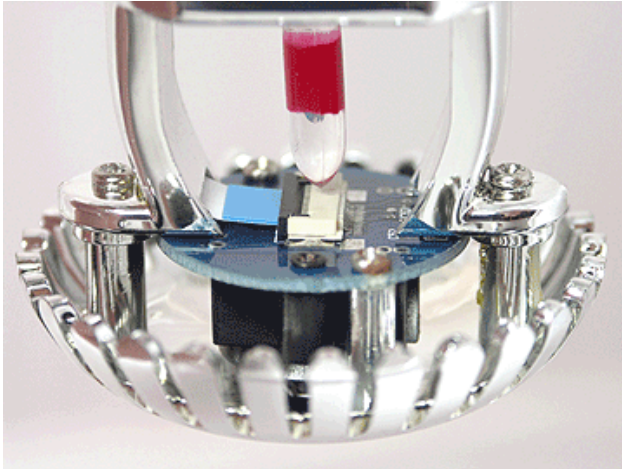

DigiCam Surveillance

SC4142 Sony 1/4" "Sprinkler" 420 TV Lines Covert Camera

The SC4142 sprinkler camera is the answer to your covert needs. This camera blends in with virtually any office, warehouse, restaurant or other public interior environment without giving any sign of surveillance.

SPECIFICATIONS

Pick-up element:	SONY 1/4" CCD
Effective Picture Elements:	510x492
Resolution:	420 TV Lines
Min. Illumination:	0.5 Lux F2.0
S/N ratio:	More than 48dB
Lens:	3.7mm Lens
Video Output:	1 Vp-p / 75 Ohms.
Auto Electronic Shutter :	1/60s - 1/100,000s
Power Source:	DC 12V
Operating Temp:	-10 to 50 (14 to 122)